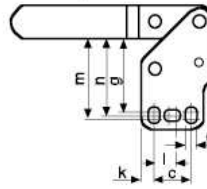

Galvanized and passivated. Rivets of stainless steel running in case hardened bushing, with bearing spots greased. Ergonomic handle of red high quality oil-resistant plastic. Supplied complete with tempered, galvanized clamping screw no.802

Boy Size	F1 (kN)	F2 (kN)			hw		
1	0.8	1.1	117	60	2 ÷ 9	M5 x 30	114
2	0.8	1.2	153	76	5 ÷ 14	M6 x 35	178
3	1.8	2.5	210	105	8 ÷ 20	M8 x 45	400
4	2.0	3.0	255	140	5 ÷ 33	M8 x 65	630
5	3.0	5	323	190	22 ÷ 45	M12 x 80	1500

boy / size 1

boy / size 2-5

boy / size 3

boy / size 4

Boy / Size	a	b	c	d	e	f	g	h	i	k	l	m	n	o	q	α
1	5.5	41	16	4.5	19	14	-	31	10	5.5	-	27	-	5	12	88°
2	6.2	51	20	5.3	24	10	30	38	12	5	12	33	31.5	5	13	100°
3	8.5	72	20	7	29	27	-	50	18	7.5	-	42	-	6	16	105°
4	9	101	34.5	8.5	61	30	56.5	67	20	9.25	17	61.5	59	8	22	105°
5	14	137	45	8.5	88	40	65.5	78	25	10.5	25	68	67	10	31.5	115°