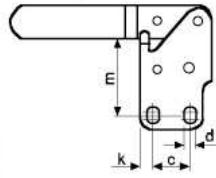

Galvanized and passivated. Rivets of stainless steel running in case hardened bushing, with bearing spots greased. Ergonomic handle of red high quality oil-resistant plastic. Supplied complete with tempered, galvanized clamping screw no.802

Boy Size	F1 (kN)	F2 (kN)			hw		
1	0.8	1.1	117	60	2 ÷ 9	M5 x 30	114
2	0.8	1.2	153	76	5 ÷ 14	M6 x 35	178
3	1.8	2.5	210	105	8 ÷ 20	M8 x 45	400
4	2.0	3.0	255	140	5 ÷ 33	M8 x 65	630
5	3.0	5	323	190	22 ÷ 45	M12 x 80	1500

boy / size 1

boy / size 2-5

boy / size 3

boy / size 4

Boy / Size	a	b	c	d	e	f	g	h	i	k	l	m	n	o	q	α
1	5.5	41	16	4.5	19	14	-	31	10	5.5	-	27	-	5	12	88°
2	6.2	51	20	5.3	24	10	30	38	12	5	12	33	31.5	5	13	100°
3	8.5	72	20	7	29	27	-	50	18	7.5	-	42	-	6	16	105°
4	9	101	34.5	8.5	61	30	56.5	67	20	9.25	17	61.5	59	8	22	105°
5	14	137	45	8.5	88	40	65.5	78	25	10.5	25	68	67	10	31.5	115°