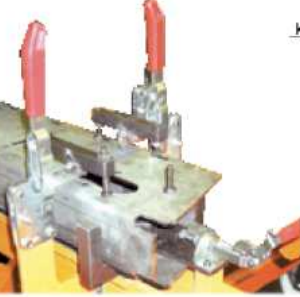

Dik Bağlama Elemanları

Galvaniz kaplı, kırmızı renkte ve yağa mukavim plastik tutma saplı, serleştirilmiş ve yağlanmış yataklama burçlu. Baskı civatası ve koruyucu lastik başlık ile birlikte komple.

Vertical acting toggle clamps with open clamping arm and vertical base.

Galvanized and passivated. Rivets of stainless steel running in case hardened bushing, with bearing spots greased. Ergonomic handle of red high quality oil-resistant plastic. Supplied complete with tempered, galvanized clamping screw no.802